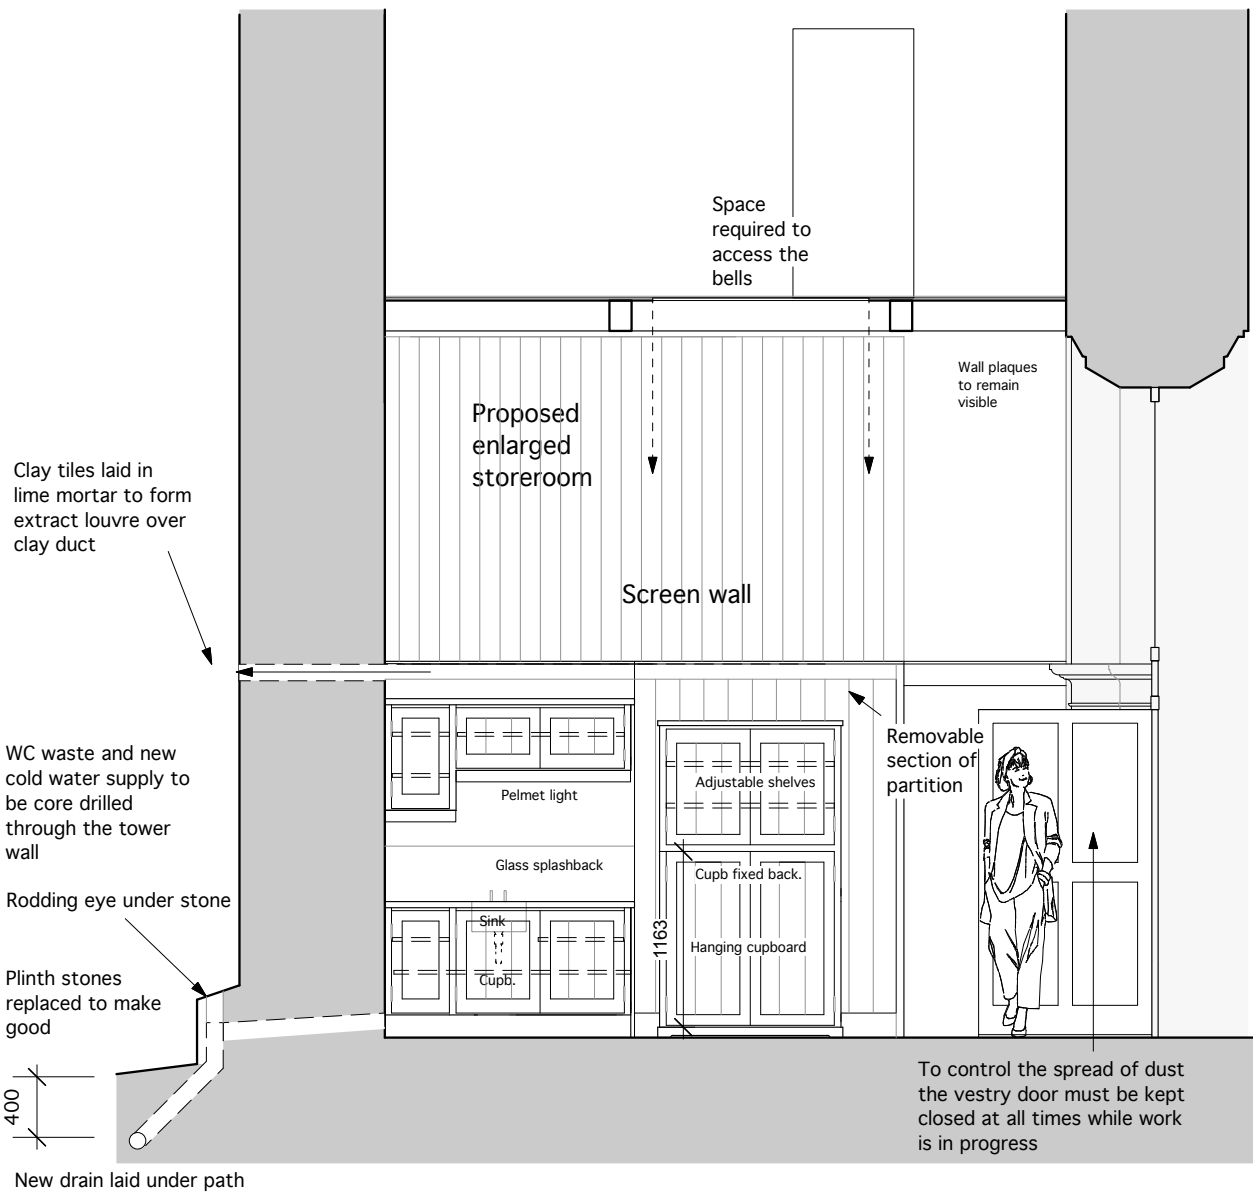

Rev B proposed enlarged store cupb.  
 Rev C Choir vestry note  
 Rev D Gallery store added

Proposed north facing elevation  
 Scale 1:50 @ A4

Proposed south facing elevation  
 Scale 1:50 @ A4