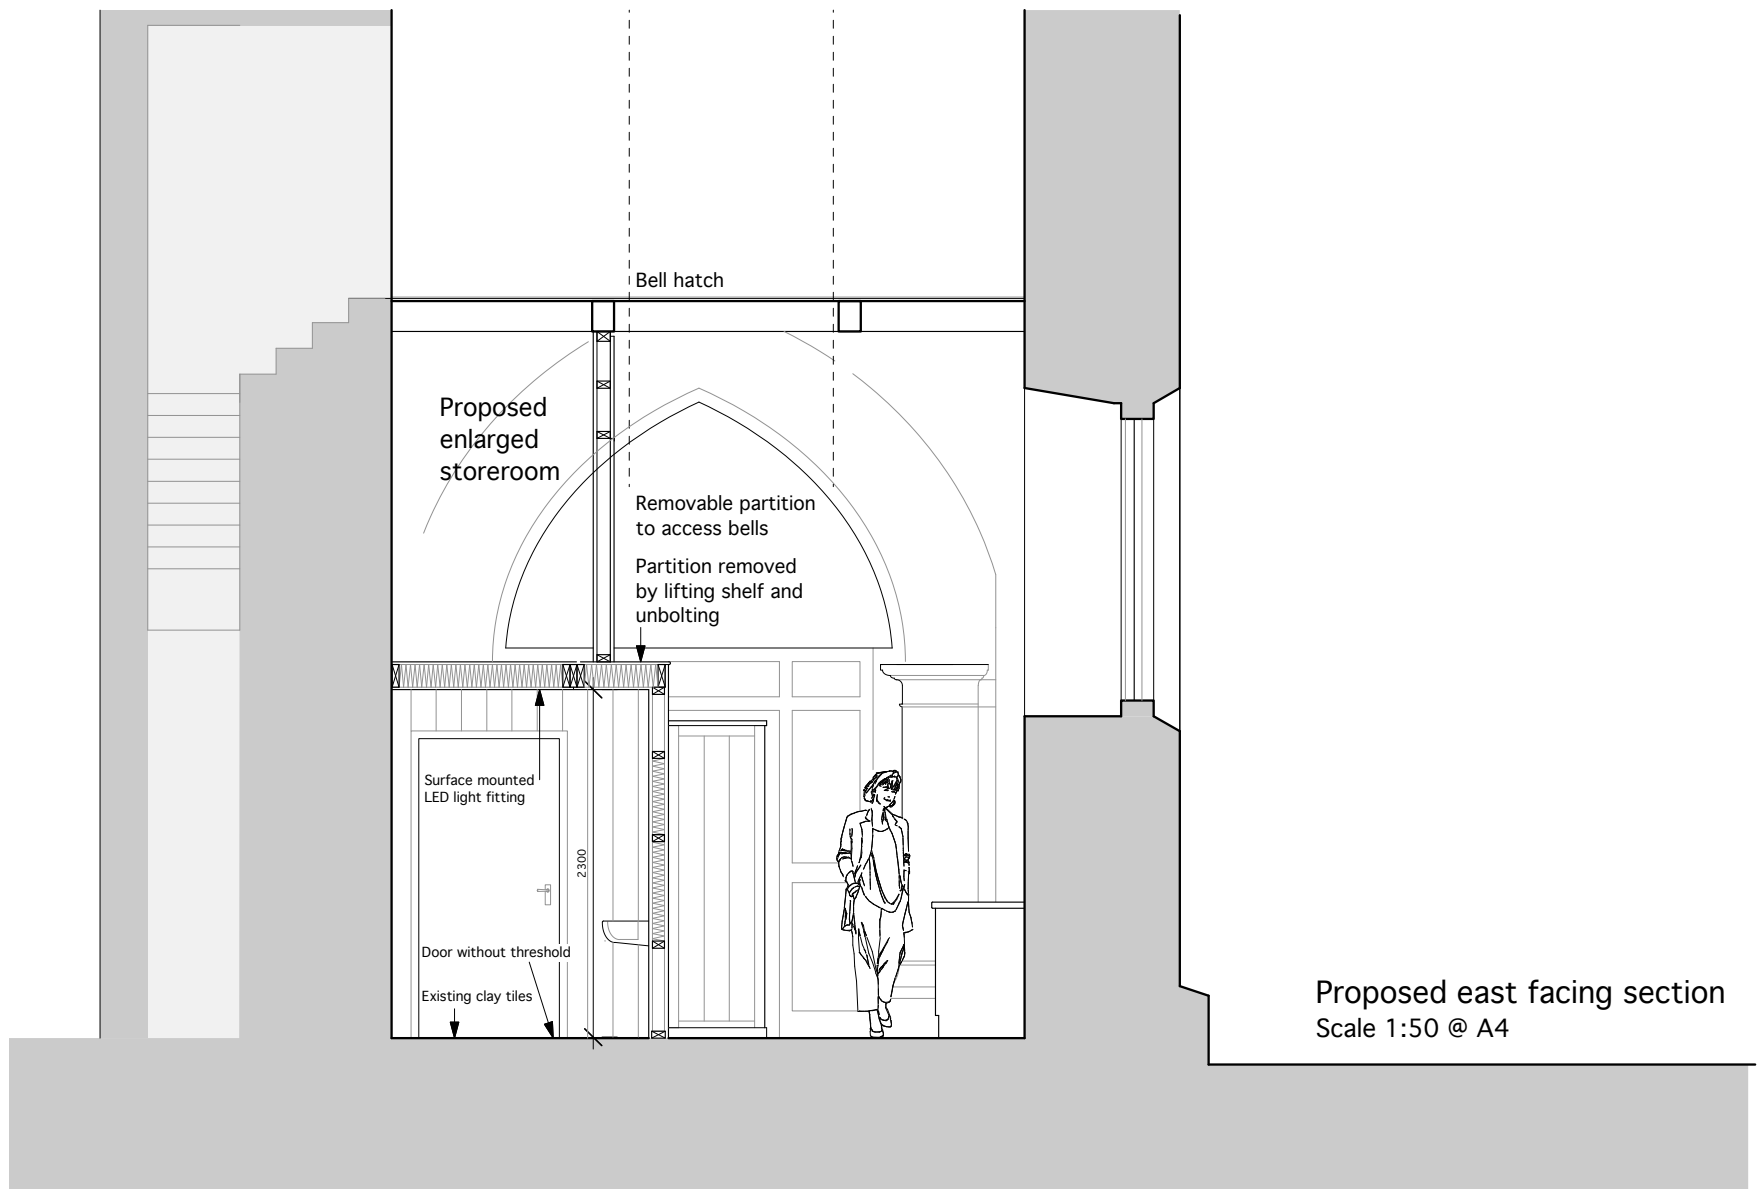

Rev B proposed enlarged store cupb.  
 Rev C Choir vestry note  
 Rev D Gallery store added

Proposed north facing elevation  
 Scale 1:50 @ A4

Proposed south facing elevation  
 Scale 1:50 @ A4